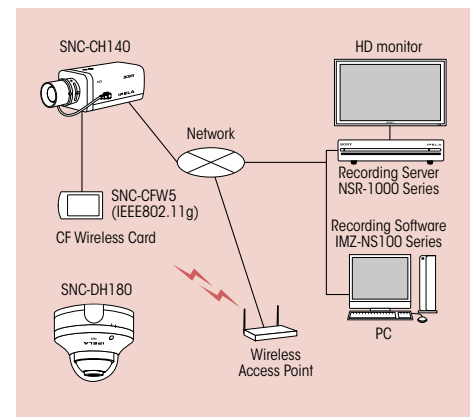

*1 Removable IR Cut Filter. *2 New algorithm plus VE with Exmor CMOS sensor *3 Visibility Enhancer off mode only *4 View-DR off mode only
*5 Built-in heater will not operate with PoE. Operating temperature when using PoE is -10 to 50°C.

SYSTEM CONFIGURATIONS

Distributed by

CISDEC
LE FUTUR DE VOTRE VIDÉOSURVEILLANCE

© 2009 Sony Corporation. All rights reserved.
Reproduction in whole or in part without written permissions is prohibited.
Features and specifications are subject to change without notice.
All non-metric weights and measurements are approximate.
Sony is a registered trademark of Sony Corporation.
IPELA, DEPA Advanced, and Exmor are the trademarks of Sony Corporation.
All other trademarks are the property of their respective owners.